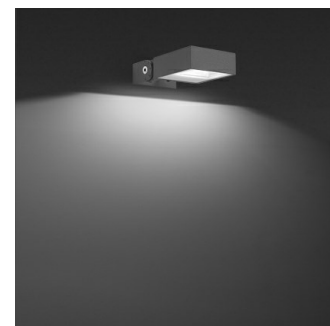

## FOCUS+ ZERO S/EW

<b>Part number</b>	304610
<b>Lampholder:</b>	LED
<b>Light Source:</b>	LED
<b>Wattage:</b>	10 W
<b>Finish:</b>	AN-96 / Anthracite gray / Textured
<b>Insulation class:</b>	I
<b>Degree of protection:</b>	IP65
<b>IK-J-xxIP:</b>	IK06 1J xx3
<b>CRI:</b>	80
<b>Kelvin:</b>	3000
<b>Power factor:</b>	COSφ ≥ 0,9
<b>Optic:</b>	SYMMETRIC EXTRA WIDE REFLECTOR
<b>Lightsource lumen output:</b>	1350 lm
<b>Luminaire lumen output:</b>	611 lm
<b>L:</b>	L70
<b>B:</b>	B10
<b>Lifetime:</b>	35000 h
<b>Ta MIN luminaire:</b>	-20°
<b>Ta MAX luminaire:</b>	25°

### Description

- LED floodlight for indoor and outdoor lighting, comprising:
- Painted die-cast aluminium housing
  - Adjustable mounting bracket made of die-cast aluminium, painted
  - Extra-clear flat tempered glass diffuser with internal screen printing
  - Aluminium reflector
  - Mains voltage 220-240V 50/60Hz LED module protected against surges up to 500 V
  - Stainless steel locking screws
  - Waterproof cable gland M16x1.5 for cables Ø 5- Ø 10 mm
  - Complete with 1 metre of cable H05RN-F 3G1 mm<sup>2</sup>
  - Technopolymer peg available for anchoring to the ground
  - Photometric data measure according to UNI EN 13032-4 and IES LM-79-08