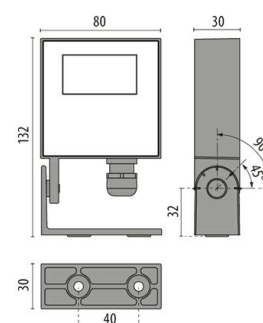

Technical drawings